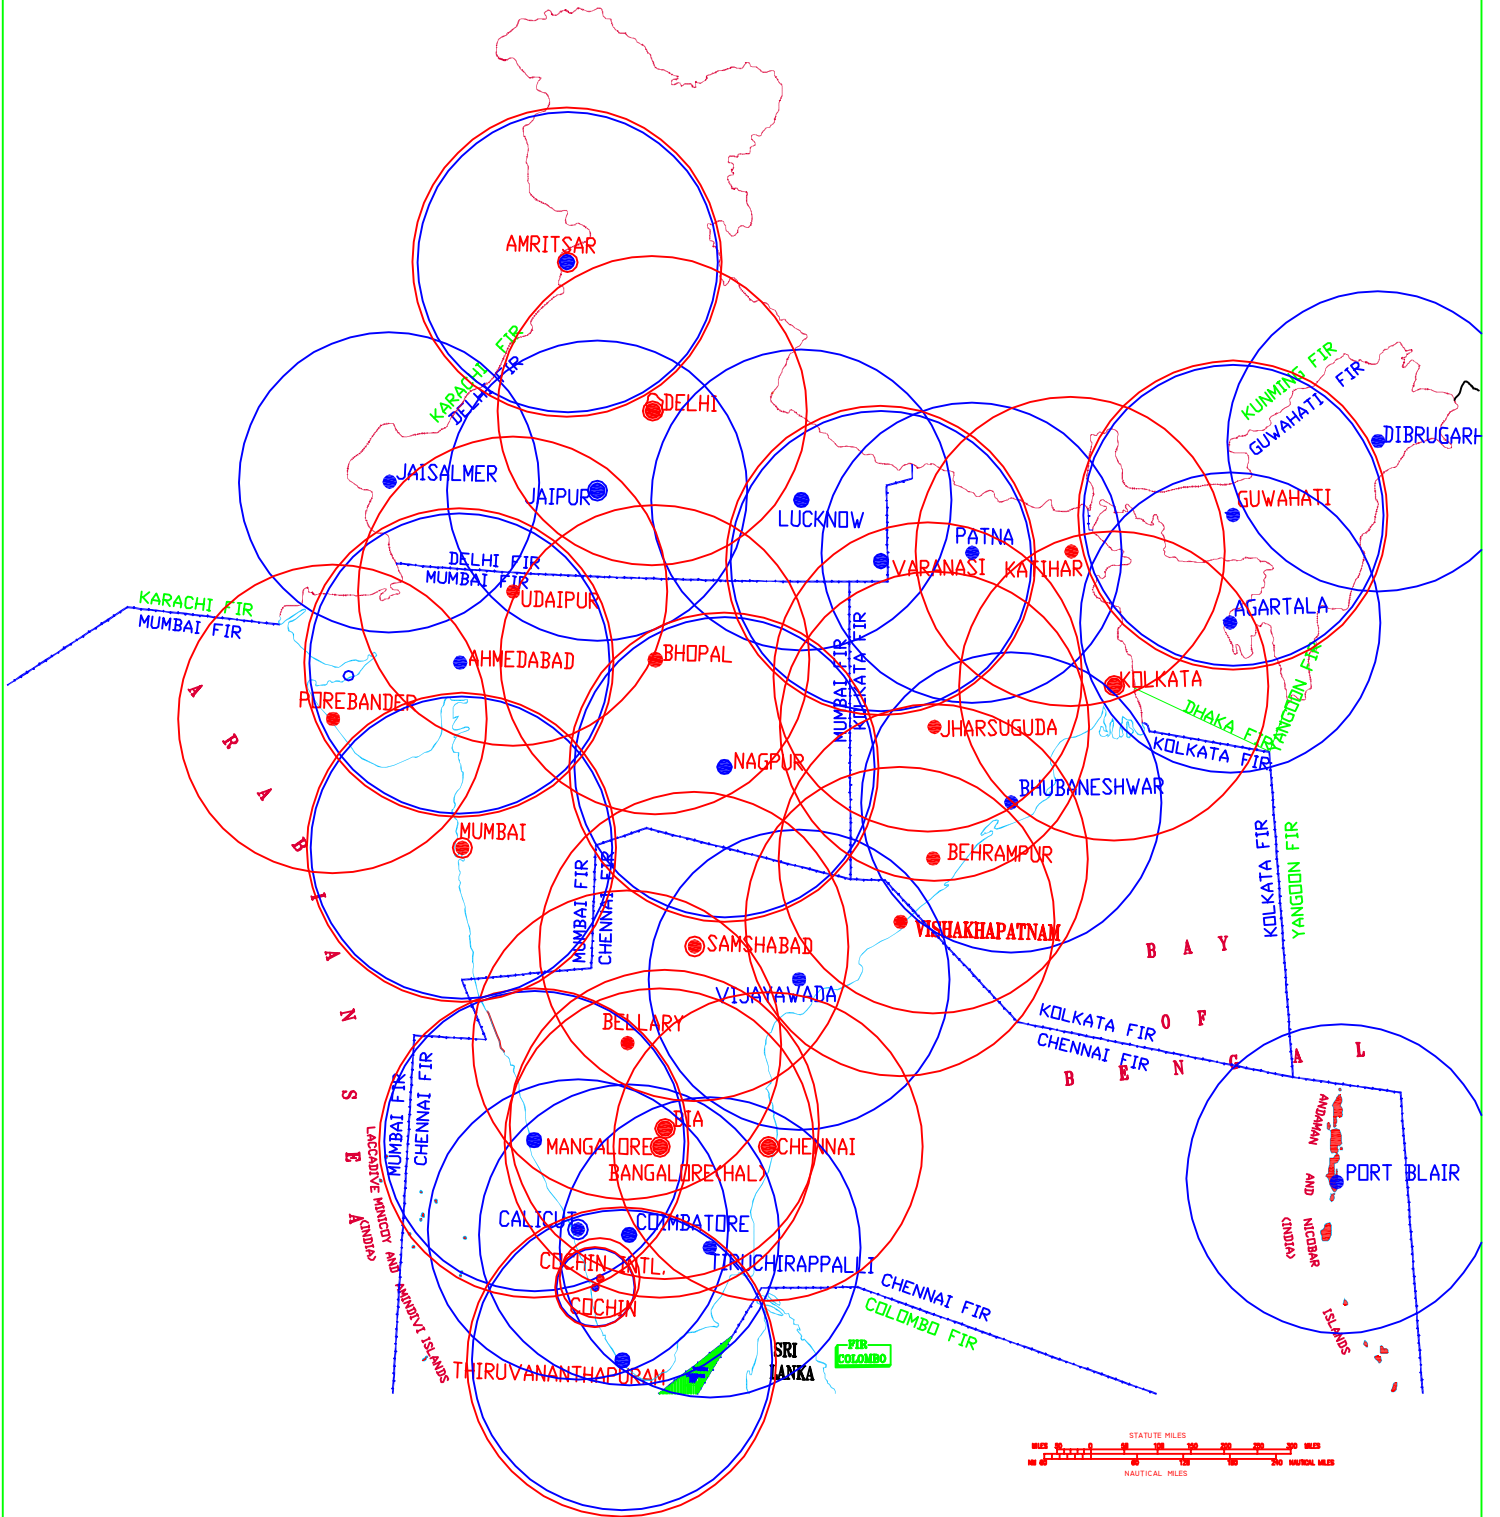

# SURVEILLANCE COVERAGE WITHIN INDIAN FIR

REFERENCES	
BLUE CIRCLE	— ADS-B STATION
RED CIRCLE	— RADAR STATION